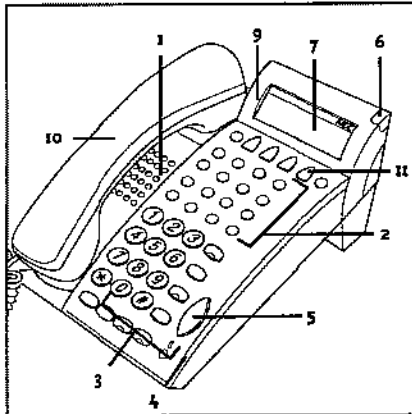

NEC

Xen

digital
telephone
user guide

axis
master

Xen Digital Telephones

Xen Talk 8 line non display

Xen Exec 16 line display

**Xen Professional 16 line display
with 16 DSS/BLF One Touch Keys**

1. Speaker
2. Line Keys/Feature Access Keys
3. Dial pad/Dedicated Function Keys
4. Microphone and Microphone LED
5. Volume Control
6. Large LED (360° Visual Ring Indicator)
7. Alphanumeric Display
8. One Touch Keys
9. Hookswitch
10. Built-in Headset Jack
11. Soft Keys