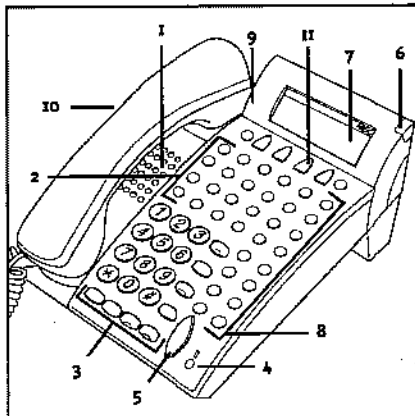

NEC

Xen

digital
telephone
user guide

axis
master

Xen Digital Telephones

Xen Talk 8 line non display

Xen Exec 16 line display

**Xen Professional 16 line display
with 16 DSS/BLF One Touch Keys**

1. Speaker
2. Line Keys/Feature Access Keys
3. Dial pad/Dedicated Function Keys
4. Microphone and Microphone LED
5. Volume Control
6. Large LED (360° Visual Ring Indicator)
7. Alphanumeric Display
8. One Touch Keys
9. Hookswitch
10. Built-in Headset Jack
11. Soft Keys