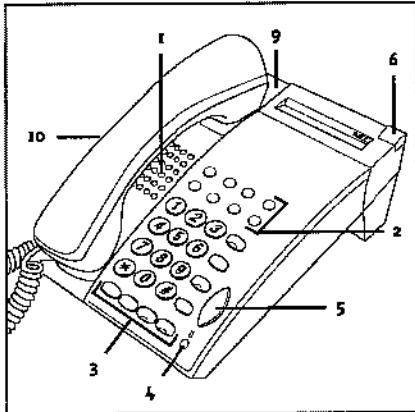

NEC

Xen

digital
telephone
user guide

axis
master

Xen Digital Telephones

Xen Talk 8 line non display

Xen Exec 16 line display

**Xen Professional 16 line display
with 16 DSS/BLF One Touch Keys**

1. Speaker
2. Line Keys/Feature Access Keys
3. Dial pad/Dedicated Function Keys
4. Microphone and Microphone LED
5. Volume Control
6. Large LED (360° Visual Ring Indicator)
7. Alphanumeric Display
8. One Touch Keys
9. Hookswitch
10. Built-in Headset Jack
11. Soft Keys